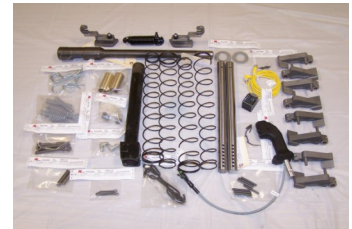

QTY	PART #	DESCRIPTION	USED IN
1	10560043	ANVIL,KF3 ONE PIECE	ALL
2	65630100	ROD,JAW MOUNTING GUIDE SS 18"	05NIF, 06NIF, 11NIF, 12NIF, 13NIF, 14NIF
2	96411239	ASSY,PUSHER BLK LH BRKWAY D-HD	01NIF, 02NIF, 03NIF, 04NIF, 05NIF, 06NIF, 13NIF,
2	96411240	ASSY,PUSHER BLK RH BRKWAY D-HD	01NIF, 02NIF, 03NIF, 04NIF, 05NIF, 06NIF, 13NIF,
4	98400003	KIT,SCREW SPIKE PUSHER BLOCK	09NIF, 10NIF, 11NIF, 12NIF
4	96410474	ASSY,WASHER SPRING STACK	ALL
2	22034755	BUSHING,1.502 X 1.261X 3.00LG	ALL
1	22311601-084	CABLE,MICROFAST PROX SWITCH	ALL
4	3074216	COTTER,HAIRPIN .25 X 1.25	ALL
1	28550006	CYLINDER,1.00 DIA 3.07 STROKE	ALL
2	1982241	ELBOW,90 DEG .562-18X1/8MP	ALL
1	26600610	HAND CONTROLLER W/CONNECTOR	ALL
4	46650032	JAW,SPIKE LH STRGHT 5/8	01NIF, 02NIF, 05NIF, 06NIF
4	46650033	JAW,SPIKE RH STRGHT 5/8	01NIF, 02NIF, 05NIF, 06NIF
4	46650050	JAW,SPIKE RH STRGHT 5/8 FLARED	03NIF, 04NIF, 13NIF, 14NIF, 15NIF, 16NIF
4	46650051	JAW,SPIKE LH STRGHT 5/8 FLARED	03NIF, 04NIF, 13NIF, 14NIF, 15NIF, 16NIF
4	46650062	JAW,RH SCREW SPIKE/LEWIS BOLT	09NIF, 10NIF, 11NIF, 12NIF
4	46650063	JAW,LH SCREW SPIKE/LEWIS BOLT	09NIF, 10NIF, 11NIF, 12NIF
8	98410518	KIT,GUIDE ROD SPRING PIN REPL	ALL
4	3070625	PIN,COTTER 3/16 DIA X 1.750	ALL
2	54239957	PIN,JAW	ALL
8	3384270	PIN,SPRING 1/8 X 1.000	ALL
4	3384464	PIN,SPRING 3/16 X .750 SLOTTED	ALL
4	21000050	RETAINER,SPIKE SPRING HVY WIRE	ALL
4	66062630	ROD EYE	ALL
2	14382490	ROD,JAW MOUNTING GUIDE CHR18	01NIF, 02NIF, 03NIF, 04NIF, 09NIF, 10NIF, 15NIF, 16NIF
1	73034100	SLEEVE,ANVIL STD	01NIF, 03NIF, 05NIF, 09NIF, 11NIF, 13NIF, 15NIF
1	73034101	SLEEVE,ANVIL CURVE BLOCK	02NIF, 04NIF, 06NIF, 10NIF, 12NIF, 14NIF, 16NIF
1	73049020	SLEEVE,SPRNG 2.88 ID X 3.06 OD	ALL
4	3614365	SPRING,ANVIL SLEEVE 2.0 DIA	ALL
8	3608431	SPRING,COMP 1.25ODX4 LG	ALL
1	5127415	SWITCH,PROX- SHIELDED B/O	ALL
2	3060512	WASHER SAE 1 1/4	ALL

Nordco Parts
800-647-1724

Nordco
245 W Forest Hill Ave.
Oak Creek, WI 53154 USA
Phone: 414-766-2180
Fax: 414-766-2379
www.nordco.com